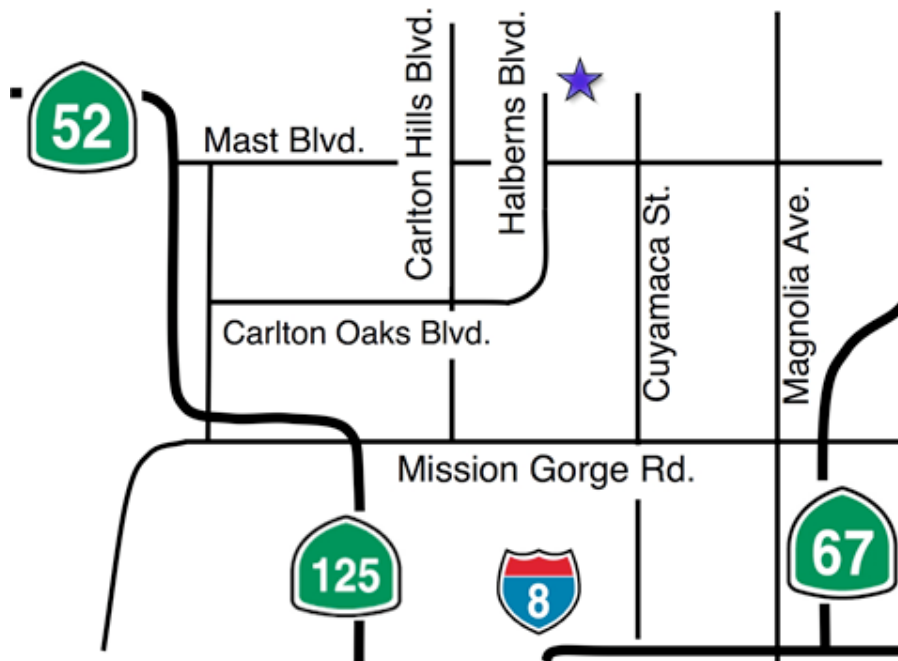

# Carlton Hills Evangelical Lutheran Church

9735 Halberns Blvd \* Santee, CA 92071 \* (619) 448-1888 \*

[CHLC@CarltonHillsLutheran.org](mailto:CHLC@CarltonHillsLutheran.org)

**Sunday Worship Service: 9:00am Contemporary: 11:00am Sunday School: 10:30am**  
**Pastor Rick Schowalter**

## Directions

<p>From Highway 52 - Eastbound</p> <ul style="list-style-type: none"> <li>◦ Take Mast exit East</li> <li>◦ Turn left on Halberns Blvd</li> <li>◦ Entrance is a block up on the right</li> </ul>	<p>From Highway 125 - Northbound</p> <ul style="list-style-type: none"> <li>◦ Take Mission Gorge exit</li> <li>◦ Turn right on Mission Gorge</li> <li>◦ Turn left on Carlton Hills Blvd</li> <li>◦ Turn right on Mast Blvd</li> <li>◦ Turn left on Halberns Blvd</li> <li>◦ Entrance is a block up on the right</li> </ul>
<p>From Highway 67 - Northbound from Interstate 8</p> <ul style="list-style-type: none"> <li>◦ Take Mission Gorge / Prospect exit</li> <li>◦ Turn left on Prospect Ave (West)</li> <li>◦ Turn right on Magnolia (North)</li> <li>◦ Turn left on Mast (West)</li> <li>◦ Turn right on Halberns Blvd</li> <li>◦ Entrance is a block up on the right</li> </ul>	<p>From Highway 67 - Southbound from Ramona / Lakeside</p> <ul style="list-style-type: none"> <li>◦ Take Mission Gorge exit</li> <li>◦ Turn right on Magnolia (North)</li> <li>◦ Turn left on Mast (West)</li> <li>◦ Turn right on Halberns Blvd</li> <li>◦ Entrance is a block up on the right</li> </ul>